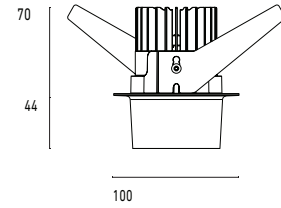

101 10 000312.022

Model

Name	Mono 100 Type 3 Recessed Downlighter
Finish	Structured Black
Area	Indoor

System

Power (Luminaire)	16W
Power (System)	19W
Voltage	240V-AC
Optics	Rotationally Symmetrical Direct 15°
Colour Temperature	3000°K
Luminous Flux	1320lm
TM30	Rf95 Rg103
CRI	Ra98
Lumen Maintenance	L90 B10 50000hrs
Chromacity	<3 McAdam Step Ellipse
Articulation	Fixed
Cut-Out	
Ingress Protection	IP44
Control Device	Remote Phase DIM (Included)
Class	III